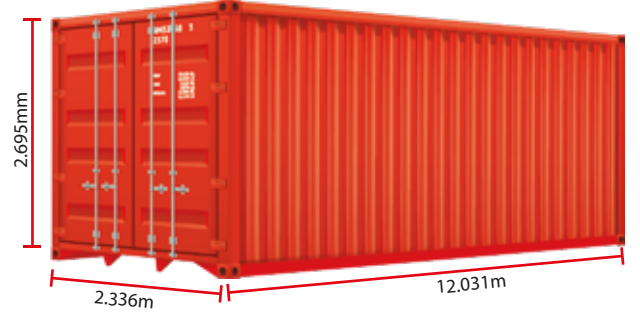

40" HC Container

Kutu/Box	Palet/Pallet	20" HC Konteyner Container	40" HC Konteyner Container
  4x1 adt/pcs 3000 gr in a box	<table border="1"> <tr> <td>Package Size:</td> <td>380 x 280 x250 mm</td> </tr> <tr> <td>n Packages:</td> <td>64</td> </tr> <tr> <td>Pallet Size:</td> <td>800 x 1200 mm</td> </tr> <tr> <td>Loading Height:</td> <td>2200 mm</td> </tr> <tr> <td>n Layers:</td> <td>8</td> </tr> <tr> <td>Surface Usage:</td> <td>88.7%</td> </tr> <tr> <td>Volume Usage:</td> <td>90.6%</td> </tr> </table>	10 Palet Pallet	23 Palet Pallet